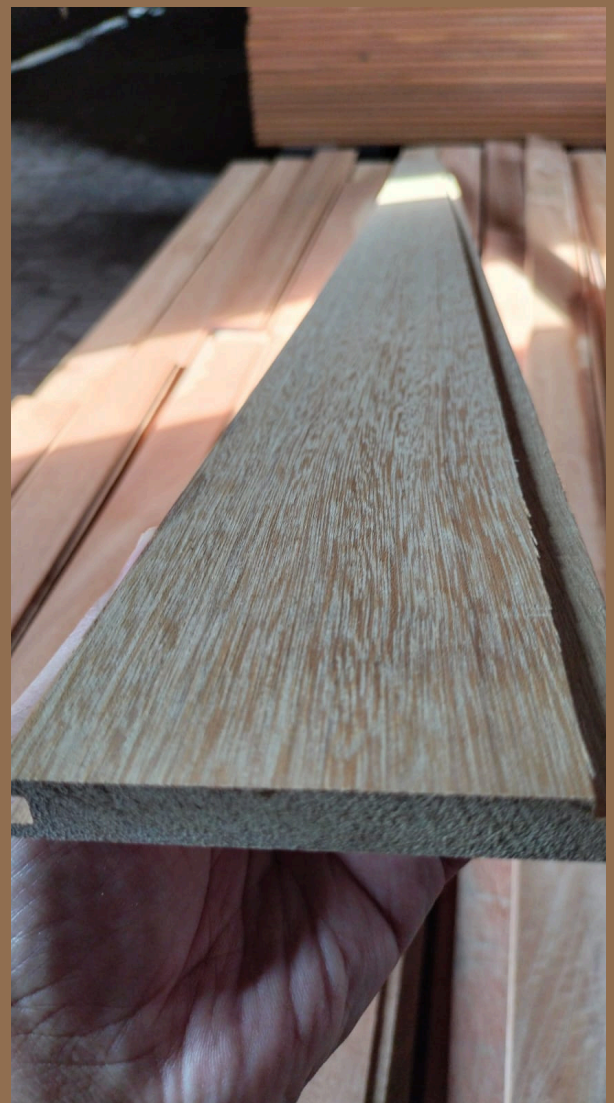

Bengkirai Wood Decking

Durable tropical hardwood with high resistance to weather, moisture, and termites.

01

Bengkirai Wood Decking – $ 985/m³

Application : Outdoor decking, Flooring, and exterior structures.